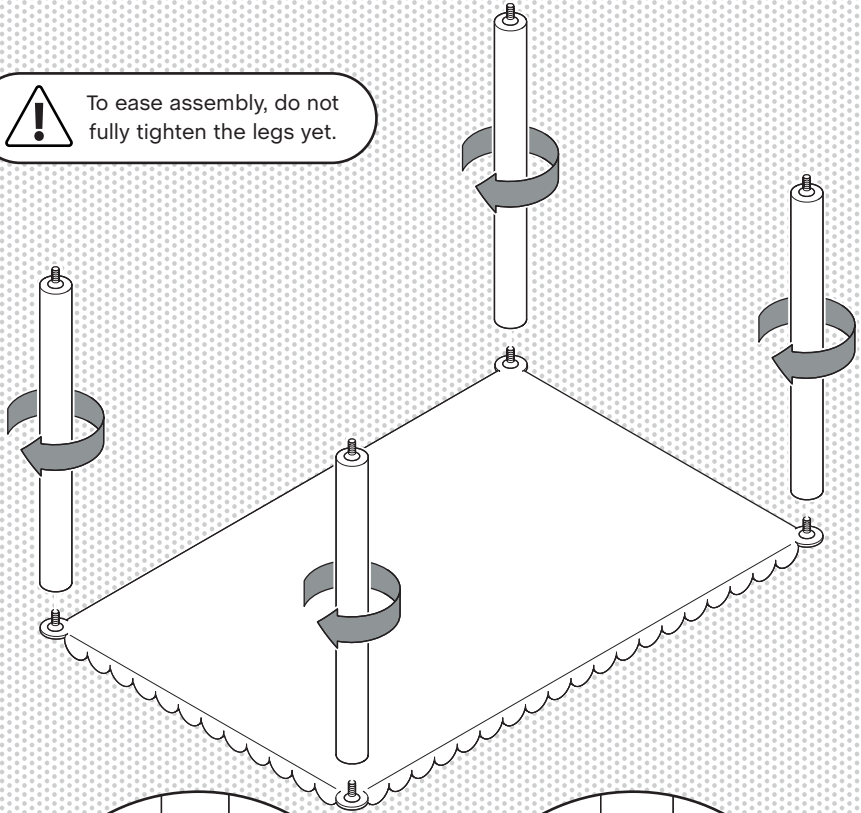

- INSTRUCTION MANUAL -

ARCS TROLLEY

DESIGN BY MULLER VAN SEVEREN

HAY

- PARTS -

A Top shelf x1

B Middle shelf
x1 for two-tier trolley
x2 for three-tier trolley

C Legs

x4 for two-tier trolley
x8 for three-tier trolley

D Feet x4

Protect the product from scratches and other damage while assembling.

Max weight on each shelf is 10 kg / 22 lbs

This product is not recommended for use in wet rooms.

1.

Screw the legs **C** onto the top shelf **A**.

Do not tighten them fully, but leave a 2 mm gap between the shelf, as illustrated below.

To ease assembly, do not fully tighten the legs yet.

2.

Lower the middle shelf **B** onto the screws.

3.

Fully tighten the legs. Do not overtighten.

4.

Screw on the feet **D**.

For the three-tier trolley,
continue to step 5.

Do not overtighten the feet.

5.

Screw the legs **C** onto the middle shelf **B**.