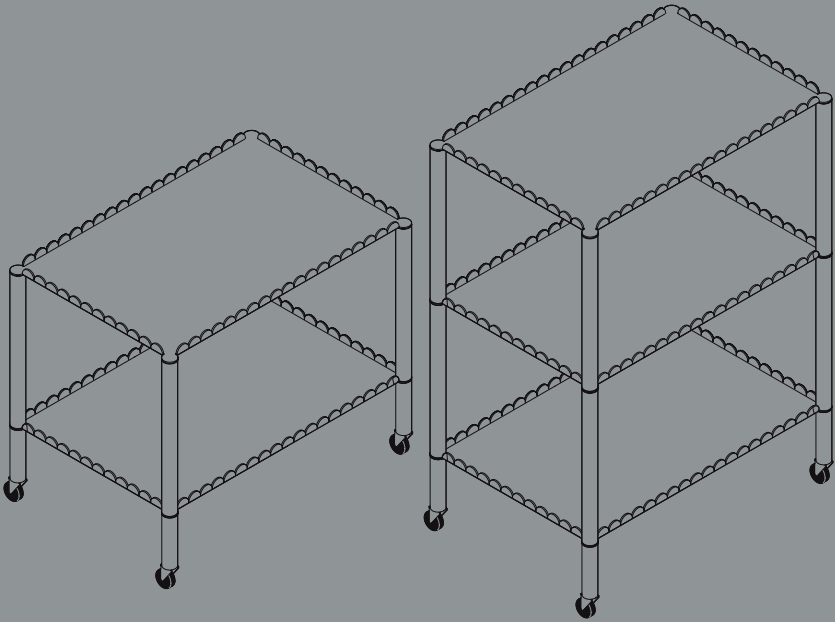

- INSTRUCTION MANUAL -

ARCS TROLLEY

DESIGN BY MULLER VAN SEVEREN

HAY

- PARTS -

A Top shelf x1

B Middle shelf
x1 for two-tier trolley
x2 for three-tier trolley

C Legs

x4 for two-tier trolley
x8 for three-tier trolley

D Feet x4

Protect the product from scratches and other damage while assembling.

Max weight on each shelf is 10 kg / 22 lbs

This product is not recommended for use in wet rooms.

1.

Screw the legs **C** onto the top shelf **A**.

Do not tighten them fully, but leave a 2 mm gap between the shelf, as illustrated below.

To ease assembly, do not fully tighten the legs yet.

2.

Lower the middle shelf **B** onto the screws.

3.

Fully tighten the legs. Do not overtighten.

4.

Screw on the feet **D**.

For the three-tier trolley,
continue to step 5.

Do not overtighten the feet.

5.

Screw the legs **C** onto the middle shelf **B**.