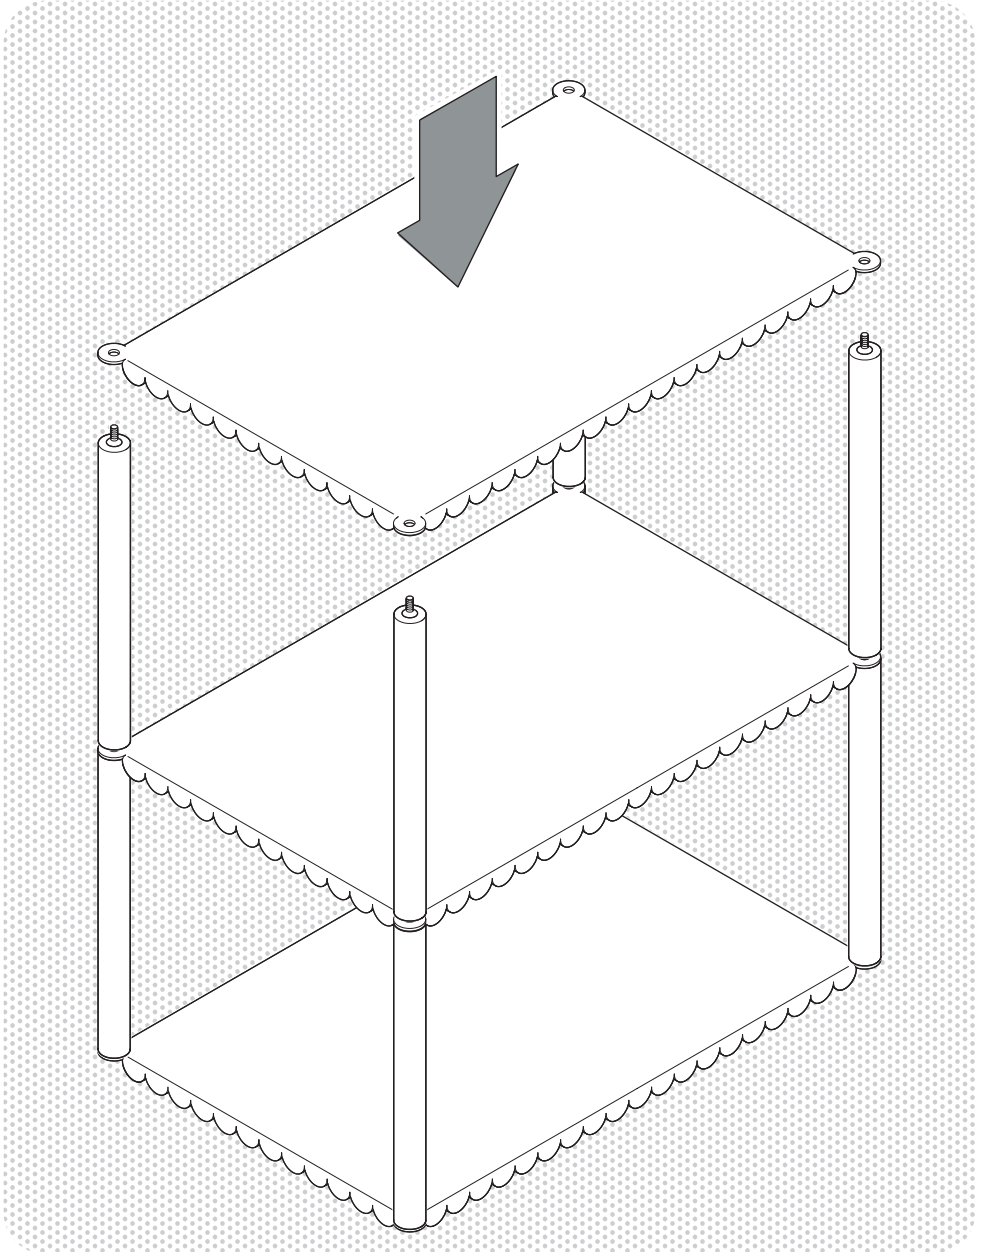

- INSTRUCTION MANUAL -

ARCS TROLLEY

DESIGN BY MULLER VAN SEVEREN

HAY

- PARTS -

A Top shelf x1

B Middle shelf
x1 for two-tier trolley
x2 for three-tier trolley

C Legs

1.

Screw the legs **C** onto the top shelf **A**.

Do not tighten them fully, but leave a 2 mm gap between the shelf, as illustrated below.

To ease assembly, do not fully tighten the legs yet.

2.

Lower the middle shelf **B** onto the screws.

3.

Fully tighten the legs. Do not overtighten.

4.

Screw on the feet **D**.

For the three-tier trolley,
continue to step 5.

Do not overtighten the feet.

5.

Screw the legs **C** onto the middle shelf **B**.

Do not fully tighten them, but leave a 2 mm gap between the shelf, as illustrated below.

For the two-tier trolley,
continue to step 8.

6.

Lower the second middle shelf **C** onto the screws.

7.

Fully tighten the legs. Do not overtighten.