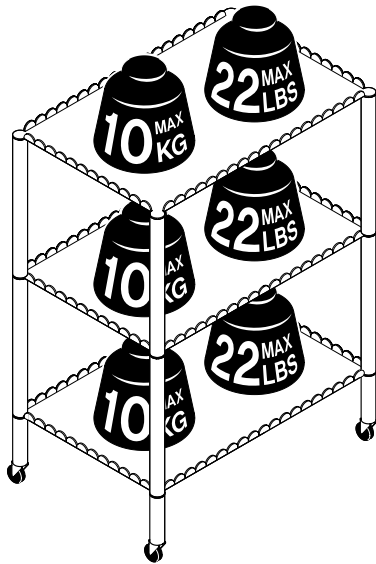

- INSTRUCTION MANUAL -

ARCS TROLLEY

DESIGN BY MULLER VAN SEVEREN

HAY

- PARTS -

A Top shelf x1

B Middle shelf
x1 for two-tier trolley
x2 for three-tier trolley

C Legs

x4 for two-tier trolley
x8 for three-tier trolley

D Feet x4

Protect the product from scratches and other damage while assembling.

Max weight on each shelf is 10 kg / 22 lbs

This product is not recommended for use in wet rooms.

1.

Screw the legs **C** onto the top shelf **A**.

Do not tighten them fully, but leave a 2 mm gap between the shelf, as illustrated below.

To ease assembly, do not fully tighten the legs yet.

2.

Lower the middle shelf **B** onto the screws.