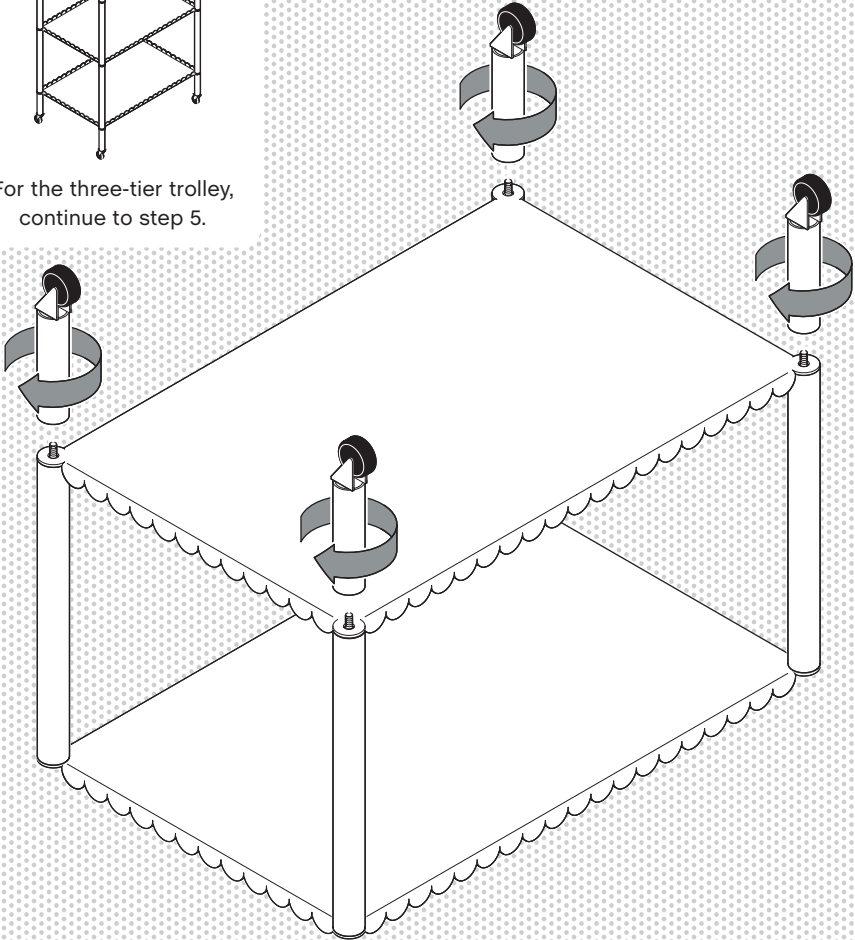

- INSTRUCTION MANUAL -

ARCS TROLLEY

DESIGN BY MULLER VAN SEVEREN

HAY

- PARTS -

A Top shelf x1

B Middle shelf
x1 for two-tier trolley
x2 for three-tier trolley

C Legs

1.

Screw the legs **C** onto the top shelf **A**.

Do not tighten them fully, but leave a 2 mm gap between the shelf, as illustrated below.

To ease assembly, do not fully tighten the legs yet.

2.

Lower the middle shelf **B** onto the screws.

3.

Fully tighten the legs. Do not overtighten.

4.

Screw on the feet **D**.

For the three-tier trolley,
continue to step 5.

Do not overtighten the feet.

5.

Screw the legs **C** onto the middle shelf **B**.

Do not fully tighten them, but leave a 2 mm gap between the shelf, as illustrated below.

For the two-tier trolley,
continue to step 8.

6.

Lower the second middle shelf **C** onto the screws.

7.

Fully tighten the legs. Do not overtighten.