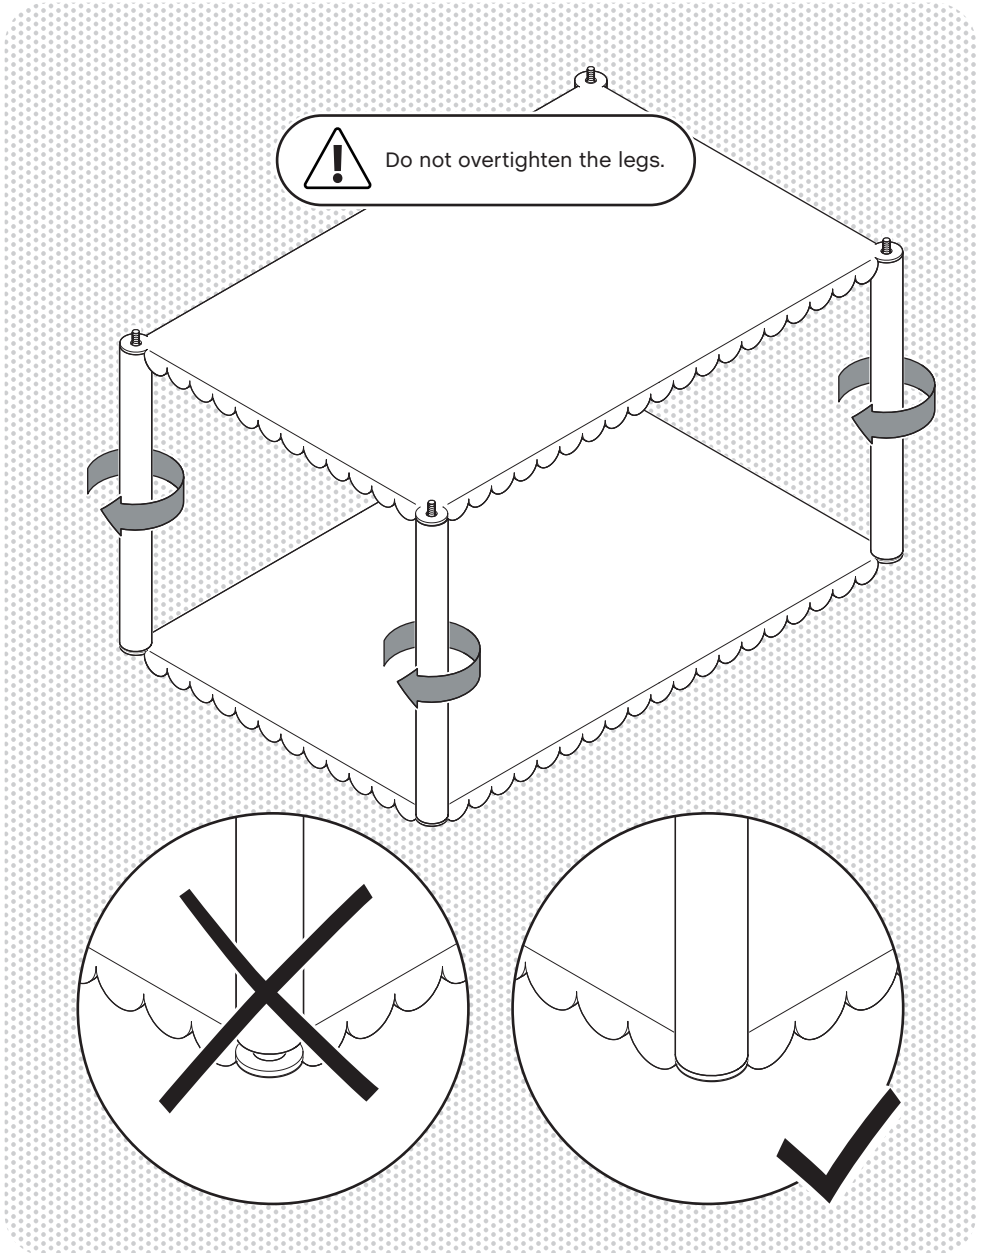

- INSTRUCTION MANUAL -

ARCS TROLLEY

DESIGN BY MULLER VAN SEVEREN

HAY

- PARTS -

A Top shelf x1

B Middle shelf
x1 for two-tier trolley
x2 for three-tier trolley

C Legs

1.

Screw the legs **C** onto the top shelf **A**.

Do not tighten them fully, but leave a 2 mm gap between the shelf, as illustrated below.

To ease assembly, do not fully tighten the legs yet.

2.

Lower the middle shelf **B** onto the screws.

3.

Fully tighten the legs. Do not overtighten.

4.

Screw on the feet **D**.

For the three-tier trolley,
continue to step 5.

Do not overtighten the feet.

5.

Screw the legs **C** onto the middle shelf **B**.

Do not fully tighten them, but leave a 2 mm gap between the shelf, as illustrated below.

For the two-tier trolley,
continue to step 8.

6.

Lower the second middle shelf **C** onto the screws.

7.

Fully tighten the legs. Do not overtighten.