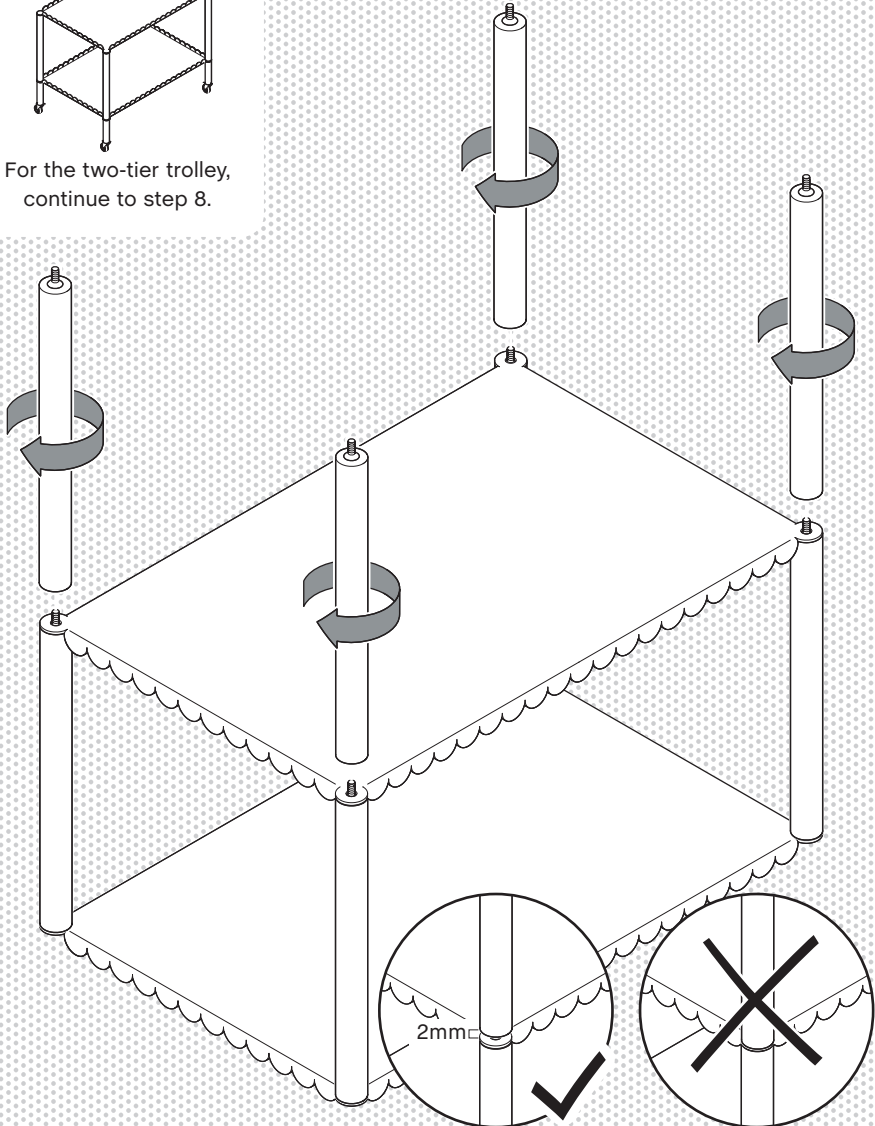

- INSTRUCTION MANUAL -

ARCS TROLLEY

DESIGN BY MULLER VAN SEVEREN

HAY

- PARTS -

A Top shelf x1

B Middle shelf
x1 for two-tier trolley
x2 for three-tier trolley

C Legs

1.

Screw the legs **C** onto the top shelf **A**.

Do not tighten them fully, but leave a 2 mm gap between the shelf, as illustrated below.

To ease assembly, do not fully tighten the legs yet.

2.

Lower the middle shelf **B** onto the screws.

3.

Fully tighten the legs. Do not overtighten.

4.

Screw on the feet **D**.

For the three-tier trolley,
continue to step 5.

Do not overtighten the feet.

5.

Screw the legs **C** onto the middle shelf **B**.

Do not fully tighten them, but leave a 2 mm gap between the shelf, as illustrated below.

For the two-tier trolley,
continue to step 8.

6.

Lower the second middle shelf **C** onto the screws.

7.

Fully tighten the legs. Do not overtighten.