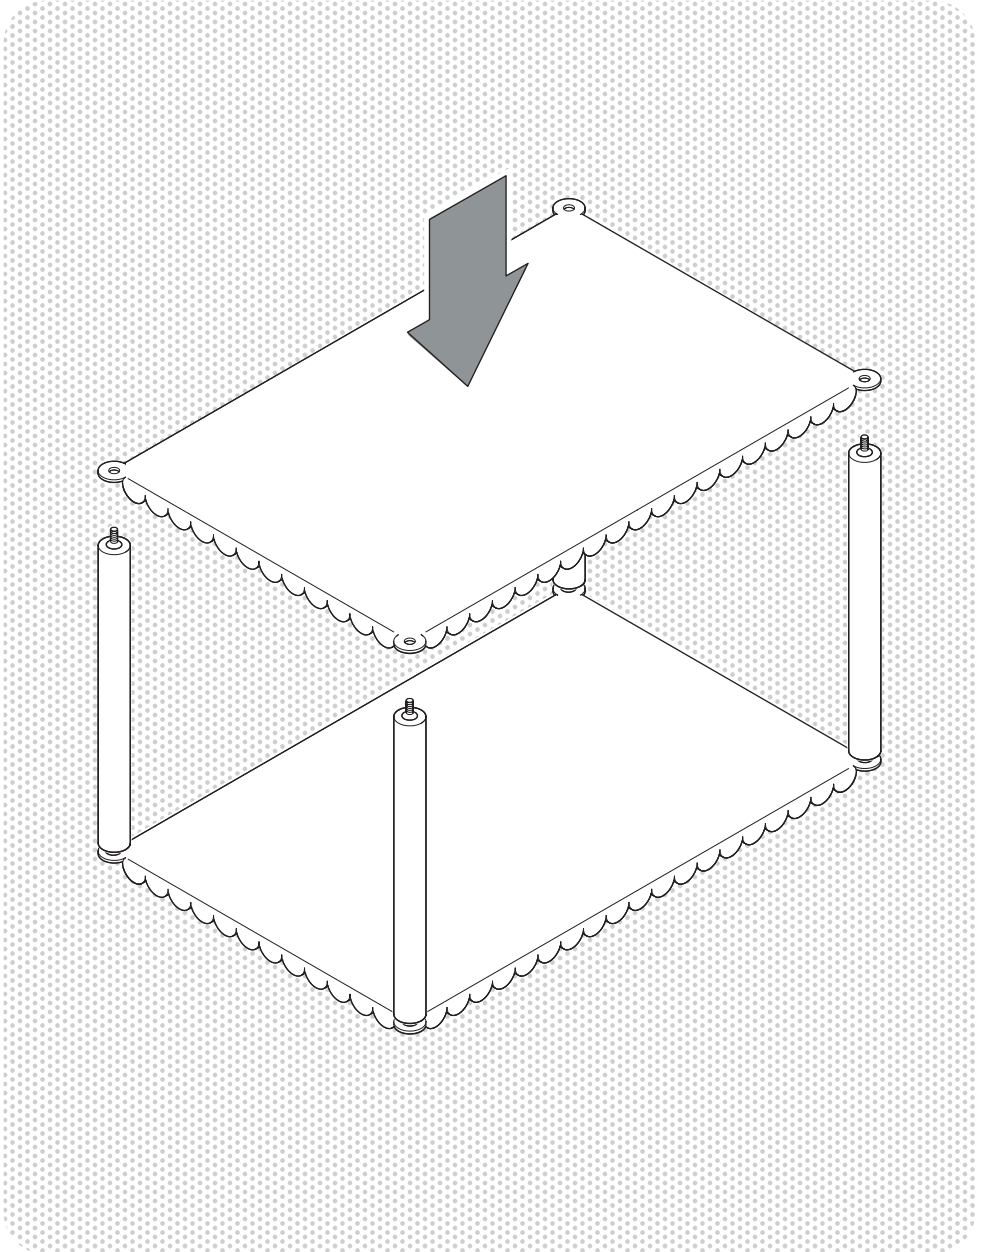

- INSTRUCTION MANUAL -

ARCS TROLLEY

DESIGN BY MULLER VAN SEVEREN

HAY

- PARTS -

A Top shelf x1

B Middle shelf
x1 for two-tier trolley
x2 for three-tier trolley

C Legs

x4 for two-tier trolley
x8 for three-tier trolley

D Feet x4

Protect the product from scratches and other damage while assembling.

Max weight on each shelf is 10 kg / 22 lbs

This product is not recommended for use in wet rooms.

1.

Screw the legs **C** onto the top shelf **A**.

Do not tighten them fully, but leave a 2 mm gap between the shelf, as illustrated below.

To ease assembly, do not fully tighten the legs yet.

2.

Lower the middle shelf **B** onto the screws.

3.

Fully tighten the legs. Do not overtighten.

4.

Screw on the feet **D**.

For the three-tier trolley,
continue to step 5.

Do not overtighten the feet.

5.

Screw the legs **C** onto the middle shelf **B**.