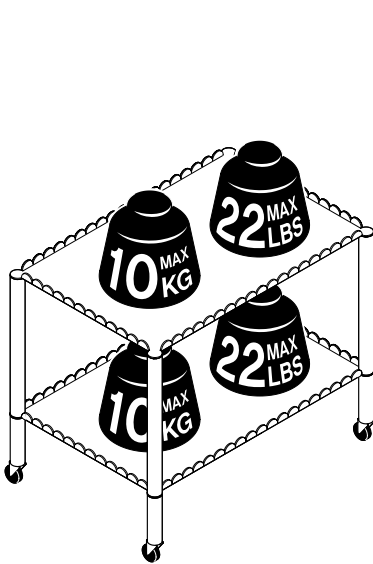

- INSTRUCTION MANUAL -

ARCS TROLLEY

DESIGN BY MULLER VAN SEVEREN

HAY

- PARTS -

A Top shelf x1

B Middle shelf
x1 for two-tier trolley
x2 for three-tier trolley

C Legs

x4 for two-tier trolley
x8 for three-tier trolley

D Feet x4

Protect the product from scratches and other damage while assembling.

Max weight on each shelf is 10 kg / 22 lbs

This product is not recommended for use in wet rooms.

1.

Screw the legs **C** onto the top shelf **A**.

Do not tighten them fully, but leave a 2 mm gap between the shelf, as illustrated below.

To ease assembly, do not fully tighten the legs yet.

2.

Lower the middle shelf **B** onto the screws.