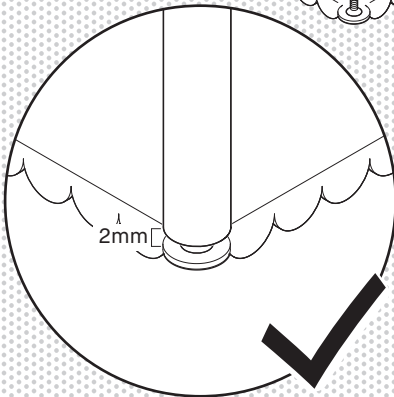

- INSTRUCTION MANUAL -

ARCS TROLLEY

DESIGN BY MULLER VAN SEVEREN

HAY

- PARTS -

A Top shelf x1

B Middle shelf
x1 for two-tier trolley
x2 for three-tier trolley

C Legs

x4 for two-tier trolley
x8 for three-tier trolley

D Feet x4

Protect the product from scratches and other damage while assembling.

Max weight on each shelf is 10 kg / 22 lbs

This product is not recommended for use in wet rooms.

1.

Screw the legs **C** onto the top shelf **A**.

Do not tighten them fully, but leave a 2 mm gap between the shelf, as illustrated below.

To ease assembly, do not fully tighten the legs yet.

2.

Lower the middle shelf **B** onto the screws.