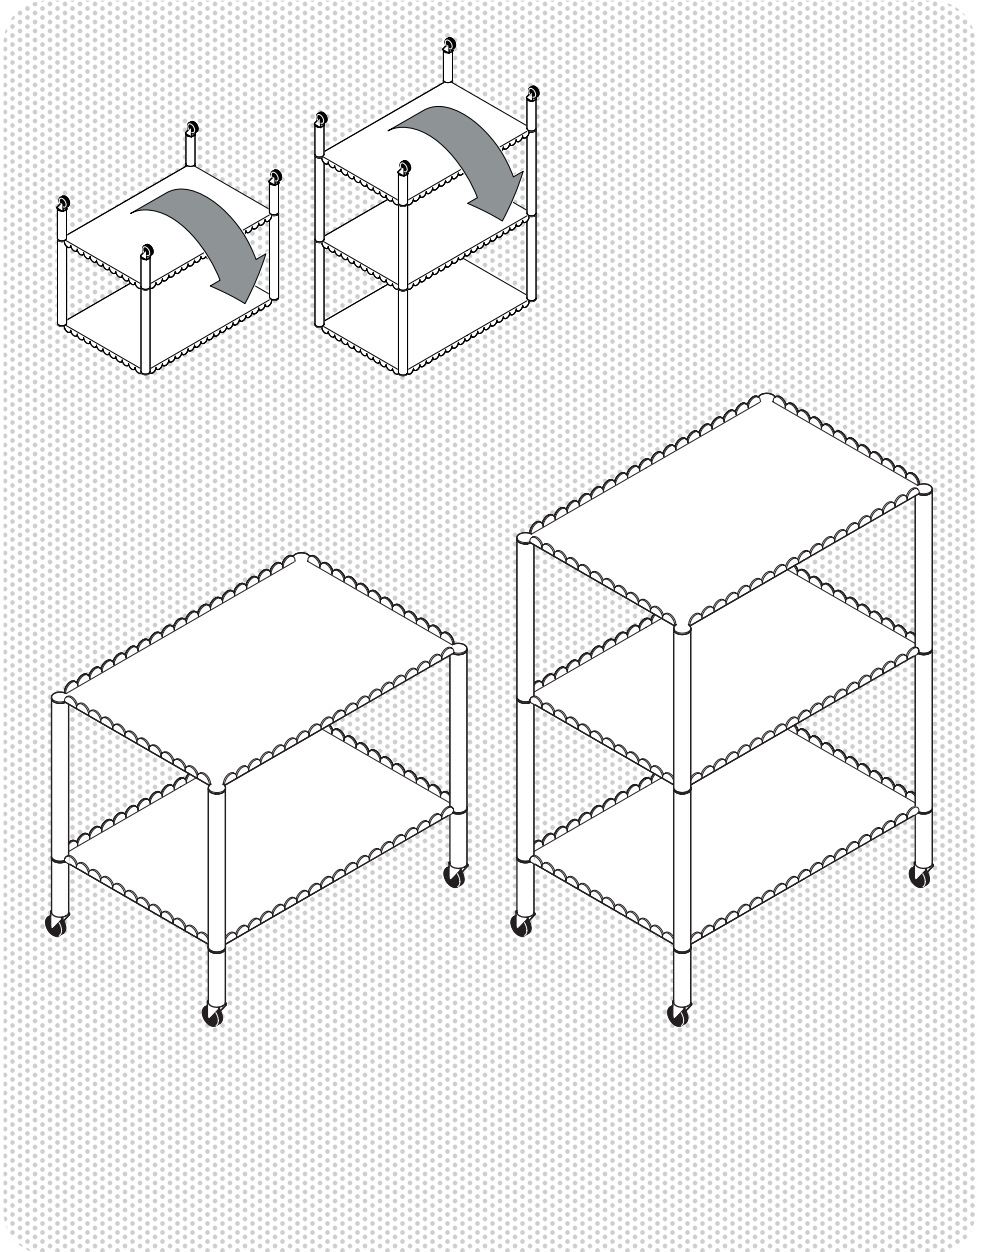

- INSTRUCTION MANUAL -

ARCS TROLLEY

DESIGN BY MULLER VAN SEVEREN

HAY

- PARTS -

A Top shelf x1

B Middle shelf
x1 for two-tier trolley
x2 for three-tier trolley

C Legs

3.

Fully tighten the legs. Do not overtighten.

4.

Screw on the feet **D**.

For the three-tier trolley,
continue to step 5.

Do not overtighten the feet.

5.

Screw the legs **C** onto the middle shelf **B**.

Do not fully tighten them, but leave a 2 mm gap between the shelf, as illustrated below.

For the two-tier trolley,
continue to step 8.

6.

Lower the second middle shelf **C** onto the screws.

7.

Fully tighten the legs. Do not overtighten.

8.

Screw on the feet **D**. Do not overtighten the feet.

9.

Turn the trolley over onto its feet.

- CARE & MAINTENANCE -

Our Care & Maintenance offers guidance for optimal maintenance of your HAY product. It includes advice and instructions on cleaning and caring for specific materials to prolong the life of your furniture.